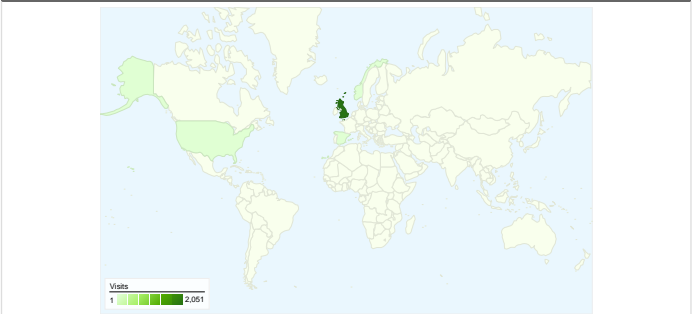

Map Overlay world