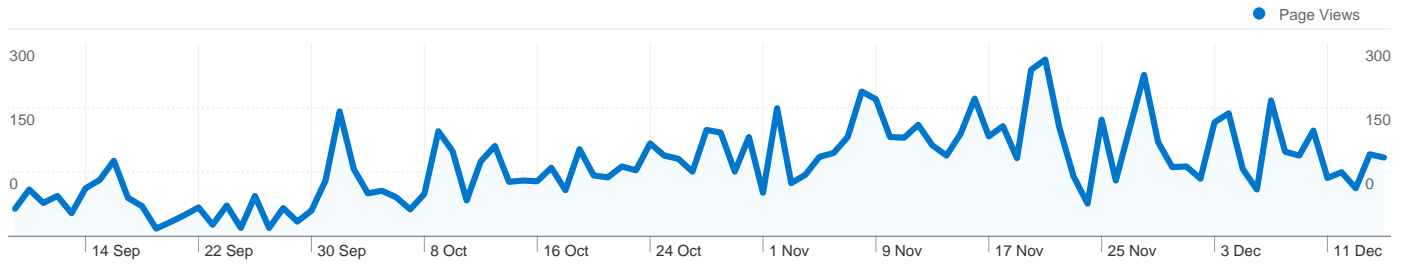

Pages on this site were viewed a total of 10,951 times

10,951 Page Views

7,054 Unique Views

34.49% Bounce Rate

Top Content

Pages	Page Views	% Page Views
/default.aspx	2,864	26.15%
/gallery.aspx	1,602	14.63%
/latestop.aspx	1,121	10.24%
/operators.aspx	711	6.49%
/latenev.aspx	652	5.95%