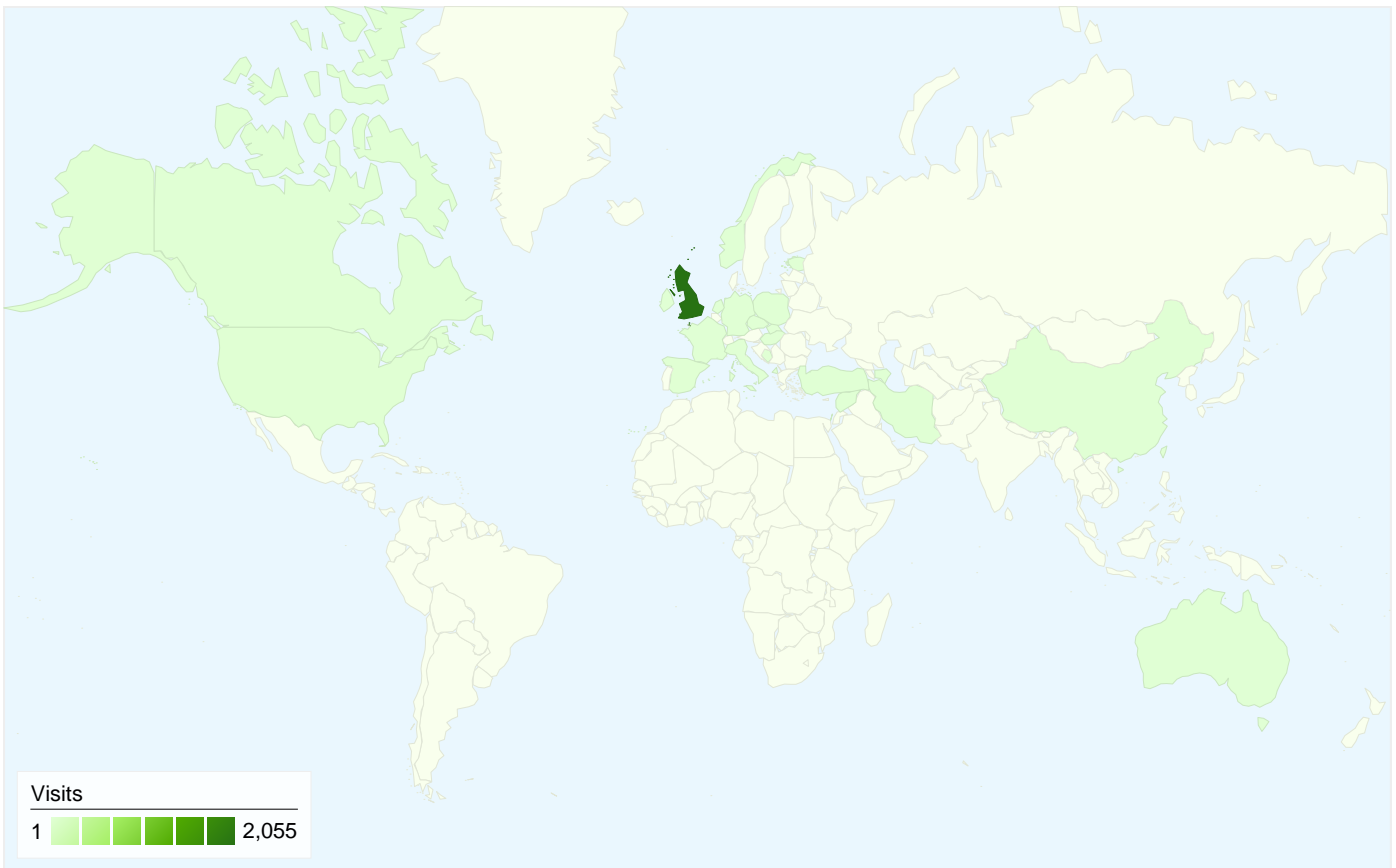

All traffic sources sent a total of 2,195 visits

-  **42.64%** Direct Traffic
-  **28.43%** Referring Sites
-  **28.93%** Search Engines

- **Direct Traffic**
936.00 (42.64%)
- **Search Engines**
635.00 (28.93%)
- **Referring Sites**
624.00 (28.43%)

Top Traffic Sources

Sources	Visits	% visits
(direct) ((none))	936	42.64%
google (organic)	485	22.10%
facebook.com (referral)	120	5.47%
geocities.com (referral)	108	4.92%
yahoo (organic)	105	4.78%

Keywords	Visits	% visits
transpirebus	29	4.57%
transpire chesterfield	19	2.99%
mx59 avr	18	2.83%
www.transpirebus.org.uk	16	2.52%
transpire bus	10	1.57%

2,195 visits came from 27 countries/territories

Site Usage

Country/Territory	Visits	Pages/Visit	Avg. Time on Site	% New Visits	Bounce Rate
United Kingdom	2,055	5.06	00:04:17	43.94%	33.97%
(not set)	76	5.28	00:02:06	42.11%	23.68%
United States	12	2.00	00:00:15	83.33%	41.67%
Spain	9	6.89	00:02:15	44.44%	33.33%
Norway	5	1.00	00:00:00	20.00%	100.00%
Ireland	4	1.00	00:00:00	100.00%	100.00%
Netherlands	4	4.00	00:02:54	75.00%	50.00%
Australia	4	1.75	00:00:22	75.00%	75.00%
China	3	1.33	00:00:26	100.00%	66.67%
France	3	1.67	00:03:02	100.00%	66.67%