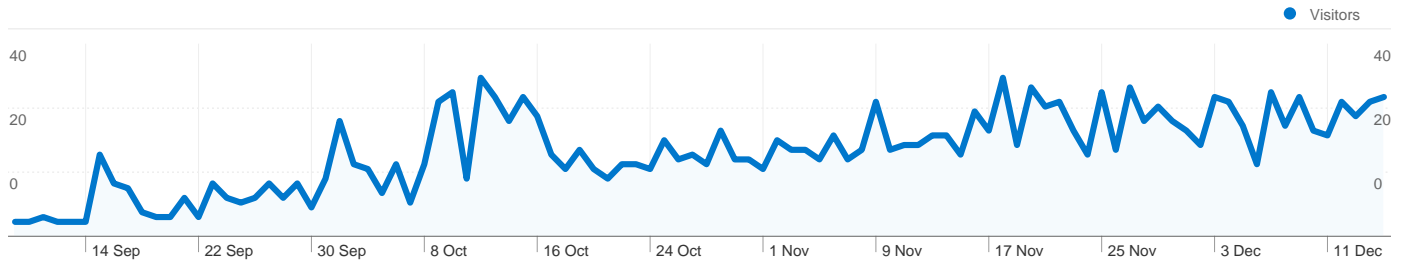

Site Usage

2,195 Visits

34.49% Bounce Rate

10,951 Page Views

00:04:06 Avg. Time on Site

4.99 Pages/Visit

44.92% % New Visits

Visitors Overview

1,004 people visited this site

2,195 Visits

1,004 Absolute Unique Visitors

10,951 Page Views

4.99 Average Page Views

00:04:06 Time on Site

34.49% Bounce Rate

44.92% New Visits

All traffic sources sent a total of 2,195 visits

-  **42.64%** Direct Traffic
-  **28.43%** Referring Sites
-  **28.93%** Search Engines

- **Direct Traffic**
936.00 (42.64%)
- **Search Engines**
635.00 (28.93%)
- **Referring Sites**
624.00 (28.43%)

2,195 visits came from 27 countries/territories

Site Usage

Country/Territory	Visits	Pages/Visit	Avg. Time on Site	% New Visits	Bounce Rate
United Kingdom	2,055	5.06	00:04:17	43.94%	33.97%
(not set)	76	5.28	00:02:06	42.11%	23.68%
United States	12	2.00	00:00:15	83.33%	41.67%
Spain	9	6.89	00:02:15	44.44%	33.33%
Norway	5	1.00	00:00:00	20.00%	100.00%
Ireland	4	1.00	00:00:00	100.00%	100.00%
Netherlands	4	4.00	00:02:54	75.00%	50.00%
Australia	4	1.75	00:00:22	75.00%	75.00%
China	3	1.33	00:00:26	100.00%	66.67%
France	3	1.67	00:03:02	100.00%	66.67%