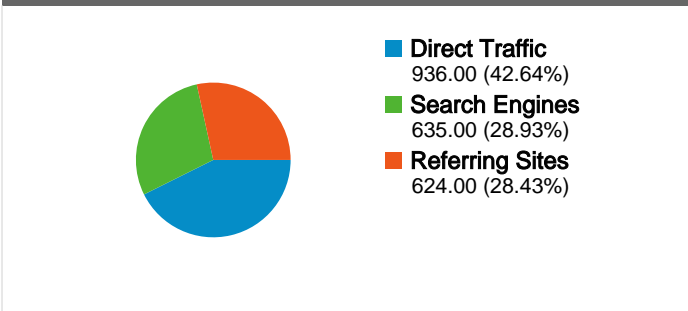

Traffic Sources Overview

Content Overview

Pages	Page Views	% Page Views
/default.aspx	2,864	26.15%
/gallery.aspx	1,602	14.63%
/latestop.aspx	1,121	10.24%
/operators.aspx	711	6.49%
/latenev.aspx	652	5.95%