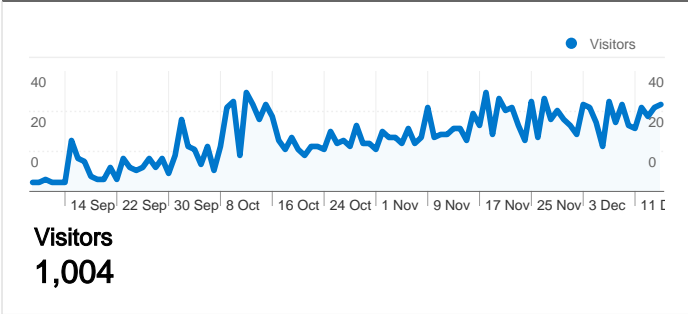

Site Usage

2,195 Visits

34.49% Bounce Rate

10,951 Page Views

00:04:06 Avg. Time on Site

4.99 Pages/Visit

44.92% % New Visits

Visitors Overview

1,004 people visited this site

2,195 Visits

1,004 Absolute Unique Visitors

10,951 Page Views

4.99 Average Page Views

00:04:06 Time on Site

34.49% Bounce Rate

44.92% New Visits

2,195 visits came from 27 countries/territories

Site Usage

Country/Territory	Visits	Pages/Visit	Avg. Time on Site	% New Visits	Bounce Rate
United Kingdom	2,055	5.06	00:04:17	43.94%	33.97%
(not set)	76	5.28	00:02:06	42.11%	23.68%
United States	12	2.00	00:00:15	83.33%	41.67%
Spain	9	6.89	00:02:15	44.44%	33.33%
Norway	5	1.00	00:00:00	20.00%	100.00%
Ireland	4	1.00	00:00:00	100.00%	100.00%
Netherlands	4	4.00	00:02:54	75.00%	50.00%
Australia	4	1.75	00:00:22	75.00%	75.00%
China	3	1.33	00:00:26	100.00%	66.67%
France	3	1.67	00:03:02	100.00%	66.67%

1 - 10 of 27

Pages on this site were viewed a total of 10,951 times

 **10,951** Page Views

 **7,054** Unique Views

 **34.49%** Bounce Rate

Top Content

Pages	Page Views	% Page Views
/default.aspx	2,864	26.15%
/gallery.aspx	1,602	14.63%
/latestop.aspx	1,121	10.24%
/operators.aspx	711	6.49%
/latenev.aspx	652	5.95%