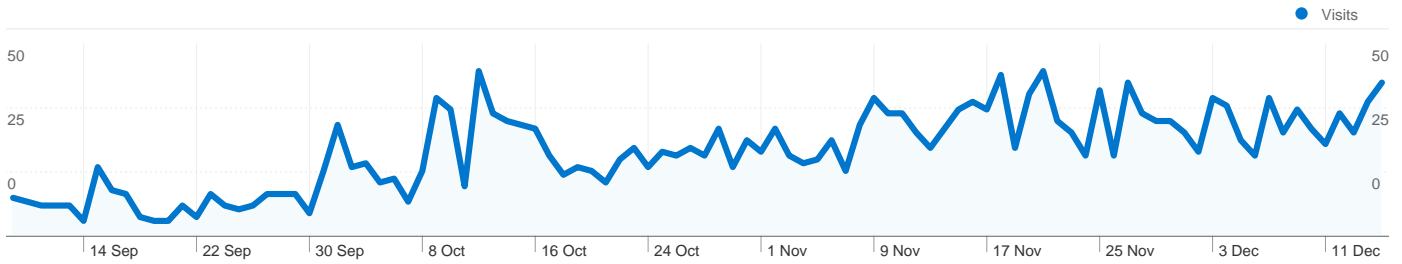

Site Usage

2,195 Visits

34.49% Bounce Rate

10,951 Page Views

00:04:06 Avg. Time on Site

4.99 Pages/Visit

44.92% % New Visits

Visitors Overview

1,004 people visited this site

2,195 Visits

1,004 Absolute Unique Visitors

10,951 Page Views

4.99 Average Page Views

00:04:06 Time on Site

34.49% Bounce Rate

44.92% New Visits

All traffic sources sent a total of 2,195 visits

-  **42.64%** Direct Traffic
-  **28.43%** Referring Sites
-  **28.93%** Search Engines

- **Direct Traffic**
936.00 (42.64%)
- **Search Engines**
635.00 (28.93%)
- **Referring Sites**
624.00 (28.43%)

2,195 visits came from 27 countries/territories

Site Usage

Country/Territory	Visits	Pages/Visit	Avg. Time on Site	% New Visits	Bounce Rate
United Kingdom	2,055	5.06	00:04:17	43.94%	33.97%
(not set)	76	5.28	00:02:06	42.11%	23.68%
United States	12	2.00	00:00:15	83.33%	41.67%
Spain	9	6.89	00:02:15	44.44%	33.33%
Norway	5	1.00	00:00:00	20.00%	100.00%
Ireland	4	1.00	00:00:00	100.00%	100.00%
Netherlands	4	4.00	00:02:54	75.00%	50.00%
Australia	4	1.75	00:00:22	75.00%	75.00%
China	3	1.33	00:00:26	100.00%	66.67%
France	3	1.67	00:03:02	100.00%	66.67%